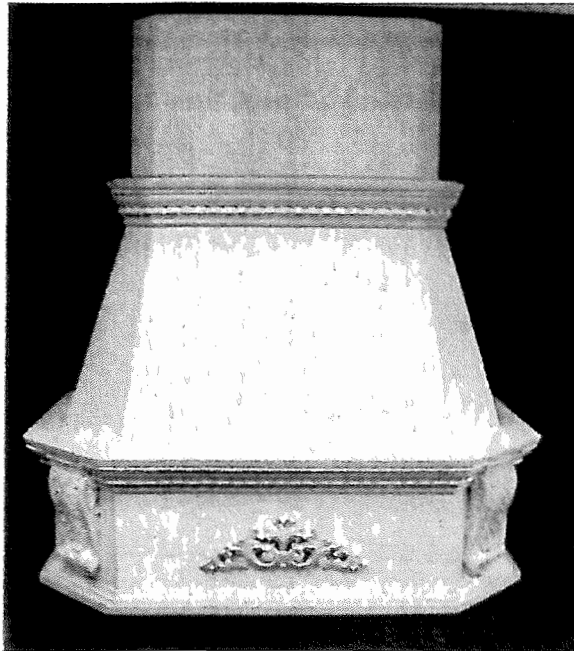

DWHVK – Victorian Wood Hood

Available in Maple, Red Oak, Cherry
36", 42" & 48"

(not available in 30")

(Can be done in Hickory, but will come with Birch corbels)

(Dental Molding not included)